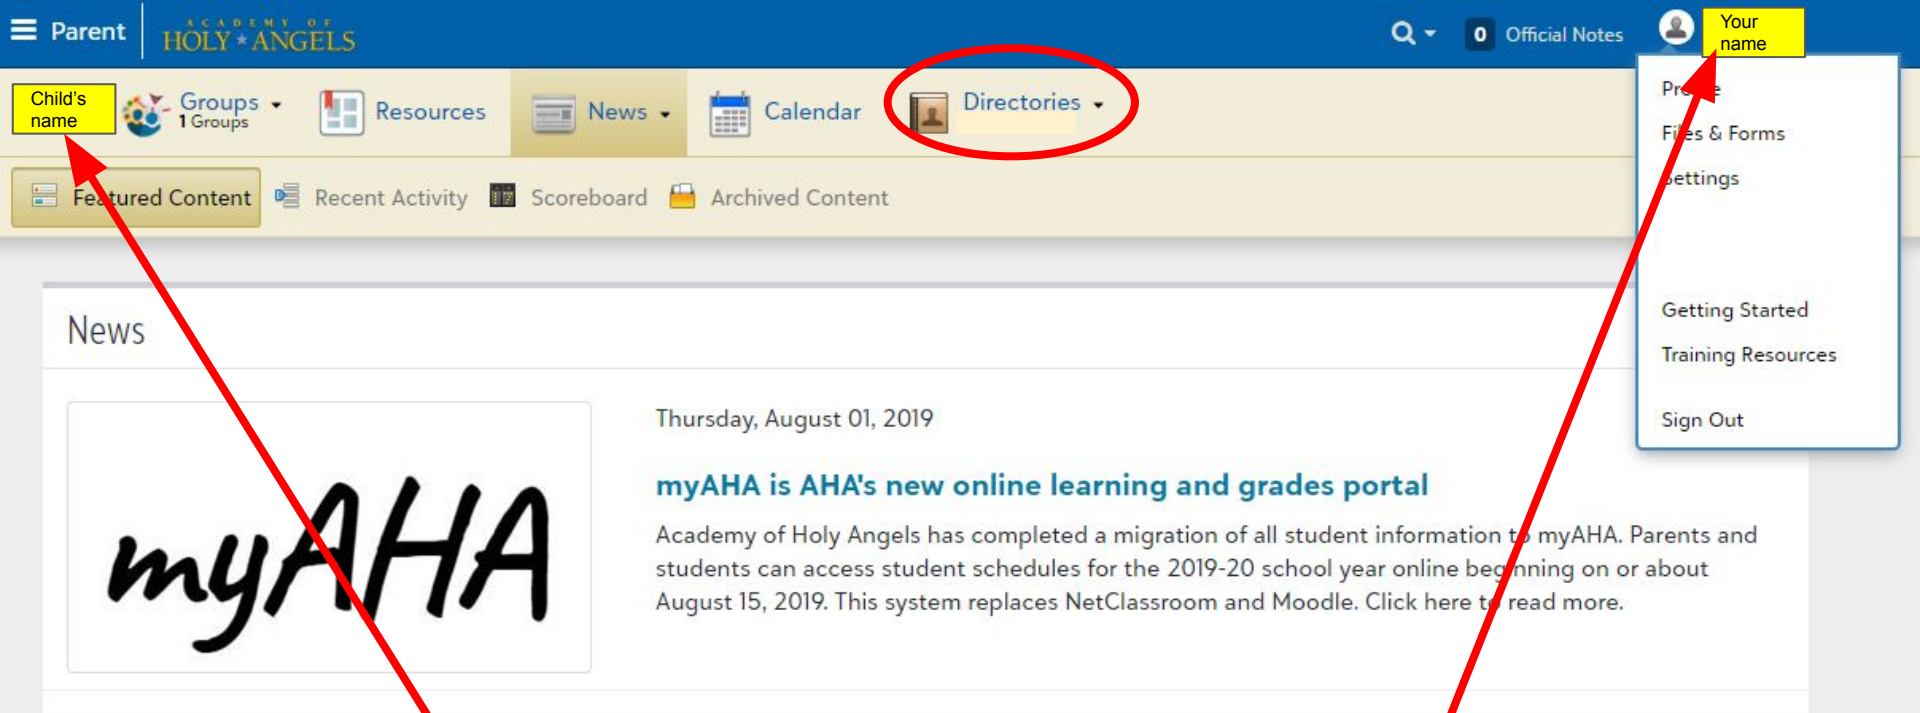

Go to academyofholyanimals.org/myaha
Or click on myAHA in the parent portal on
the main website.

The screenshot shows the login interface for the Academy of Holy Angels. At the top is a blue header with the text "ACADEMY OF HOLY ★ ANGELS" in gold. Below the header is a white form area. The first field is labeled "Username or Email" and contains an empty text input box. Below the input box is a blue button labeled "Next". To the right of the "Next" button is a checkbox labeled "Remember me". Below the "Next" button and "Remember me" checkbox is a link that says "Forgot your Login or first time logging in?" in blue text.

Click “first time logging in” and enter your email
address. If you need help getting into your
account the first time, call the main office.

Child's name

Groups
1 Groups

Resources

News

Calendar

Directories

Featured Content